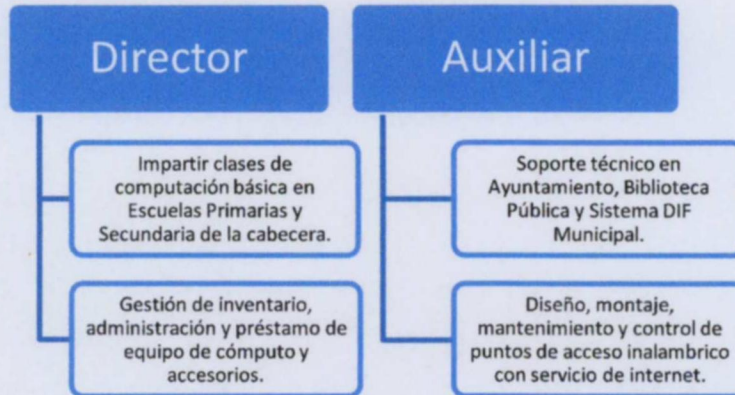

Manual
De
Procedimientos

A handwritten signature in red ink, consisting of several loops and a long horizontal stroke, located in the bottom right corner of the page.

Departamento de Informática

Manual de Procedimientos